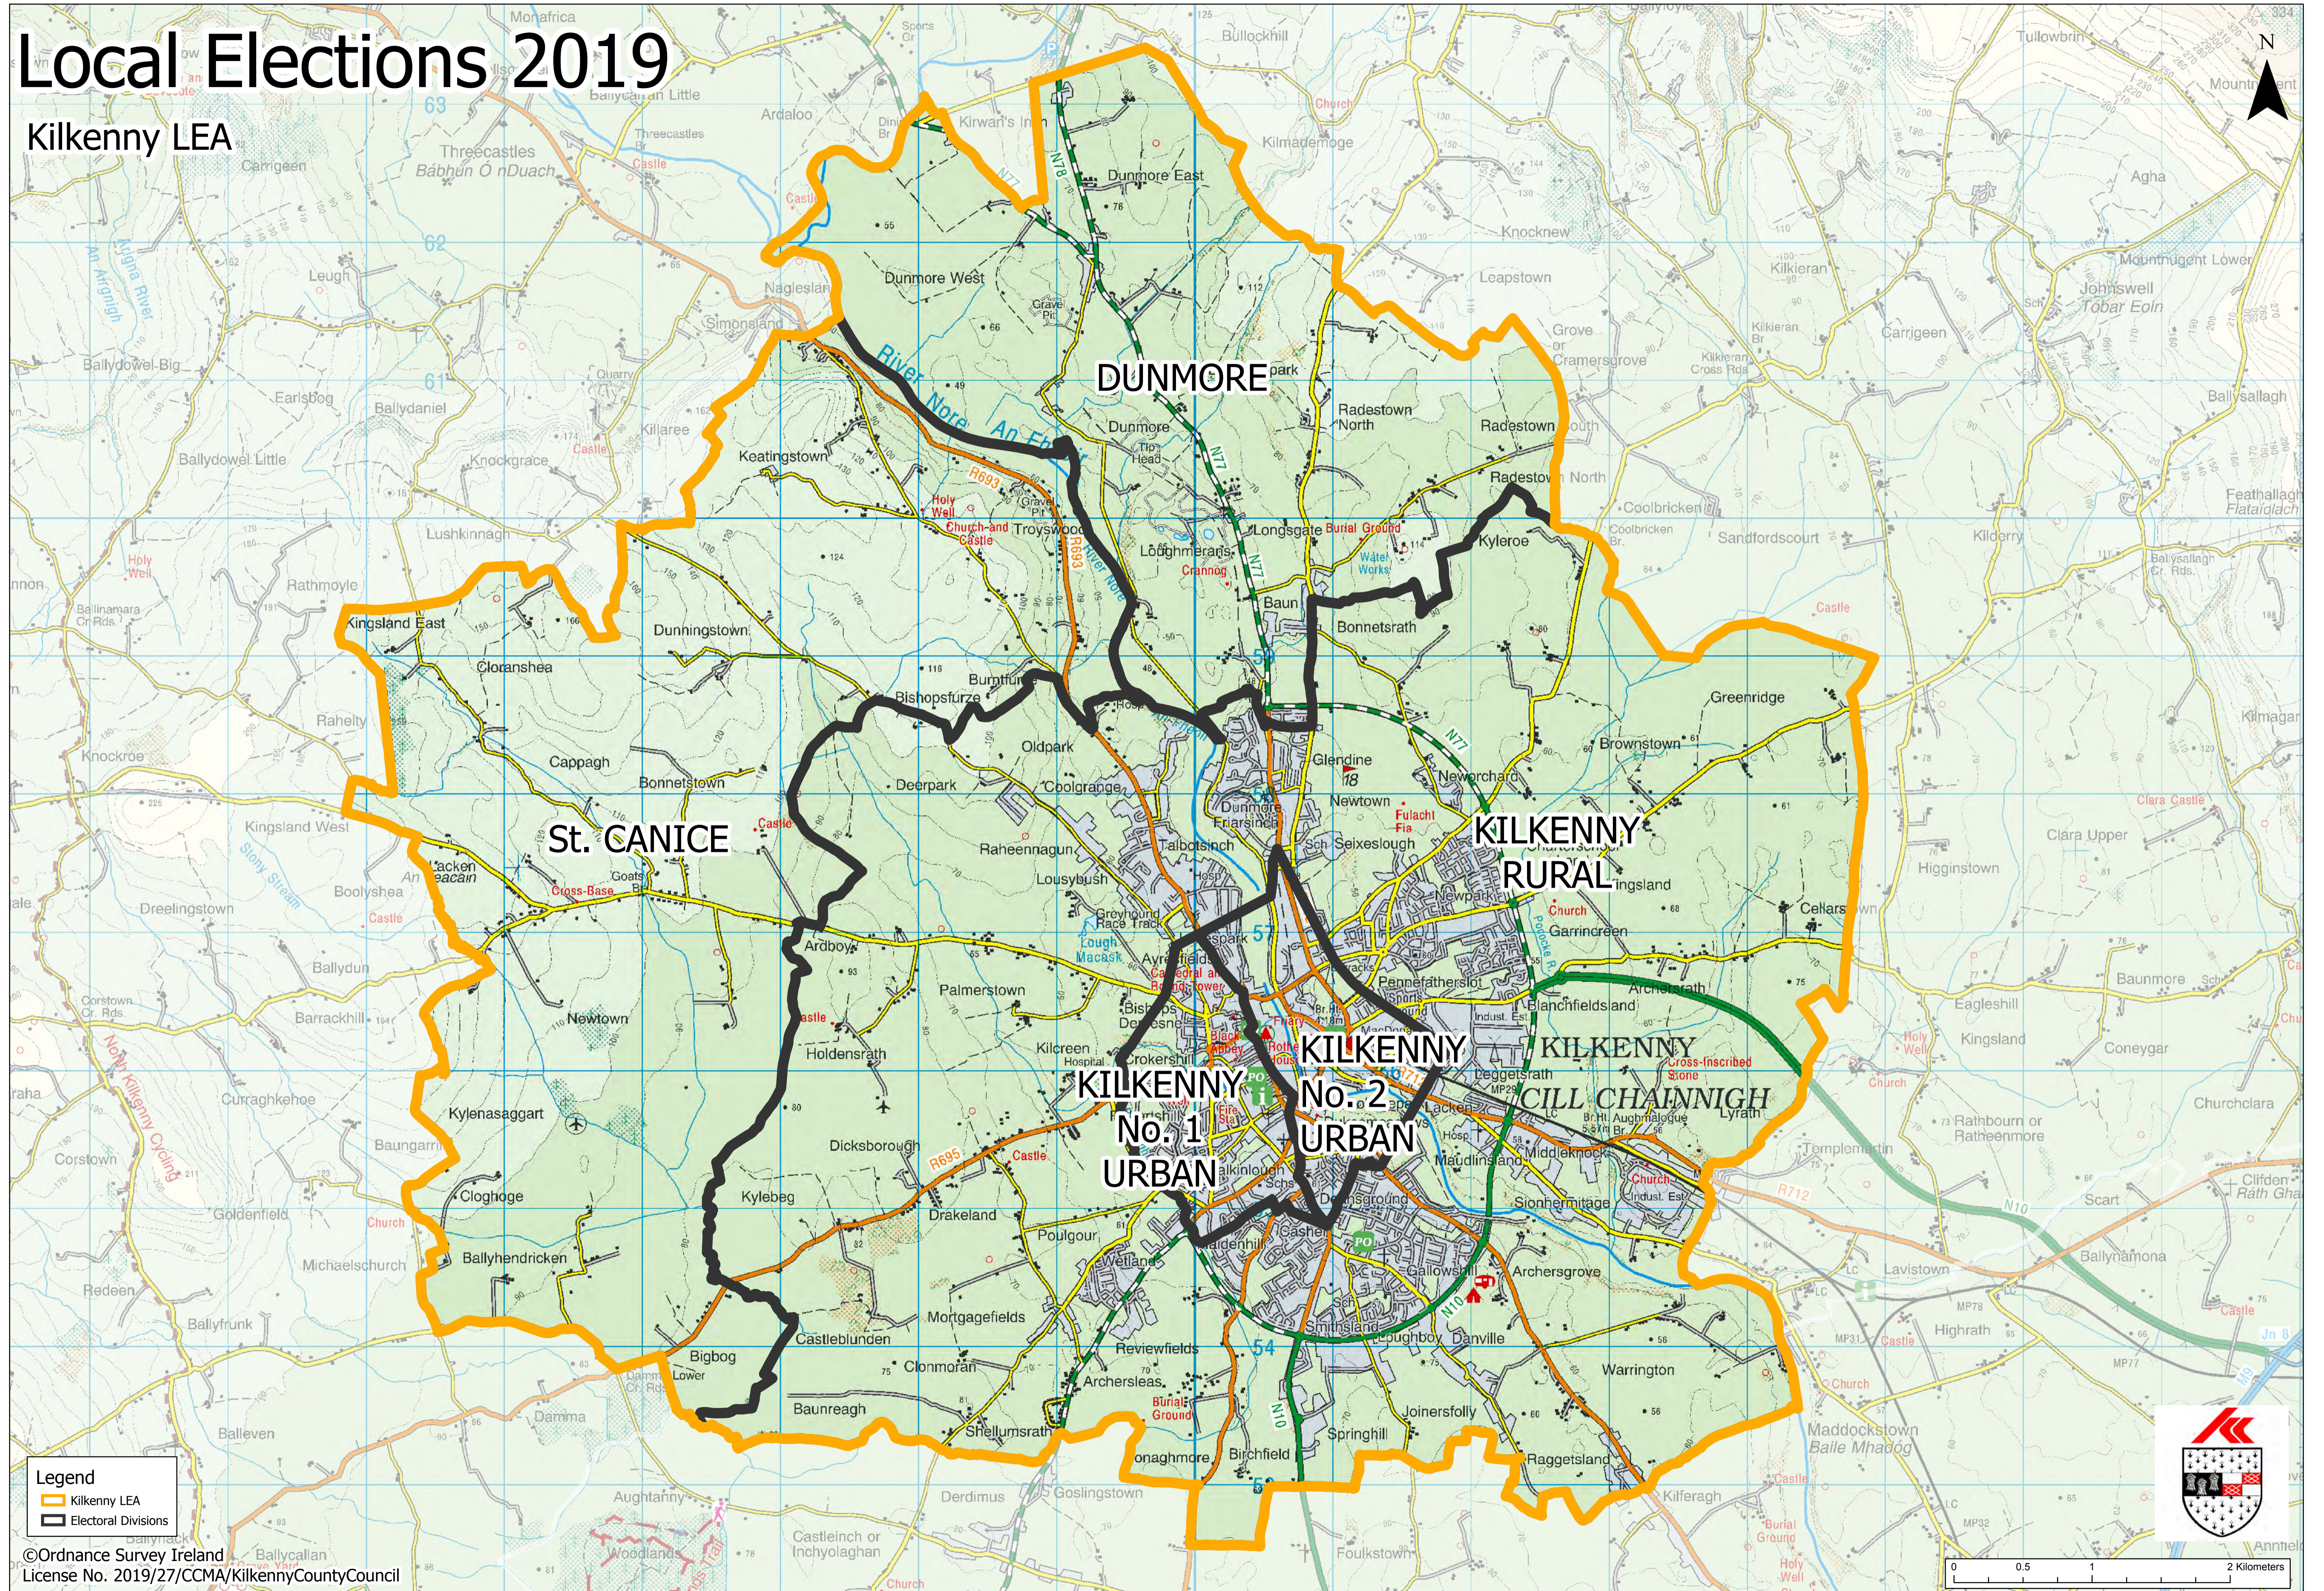

Local Elections 2019

Kilkenny LEA

Legend
Kilkenny LEA
Electoral Divisions

©Ordnance Survey Ireland
License No. 2019/27/CCMA/KilkennyCountyCouncil

0 0.5 1 2 Kilometers